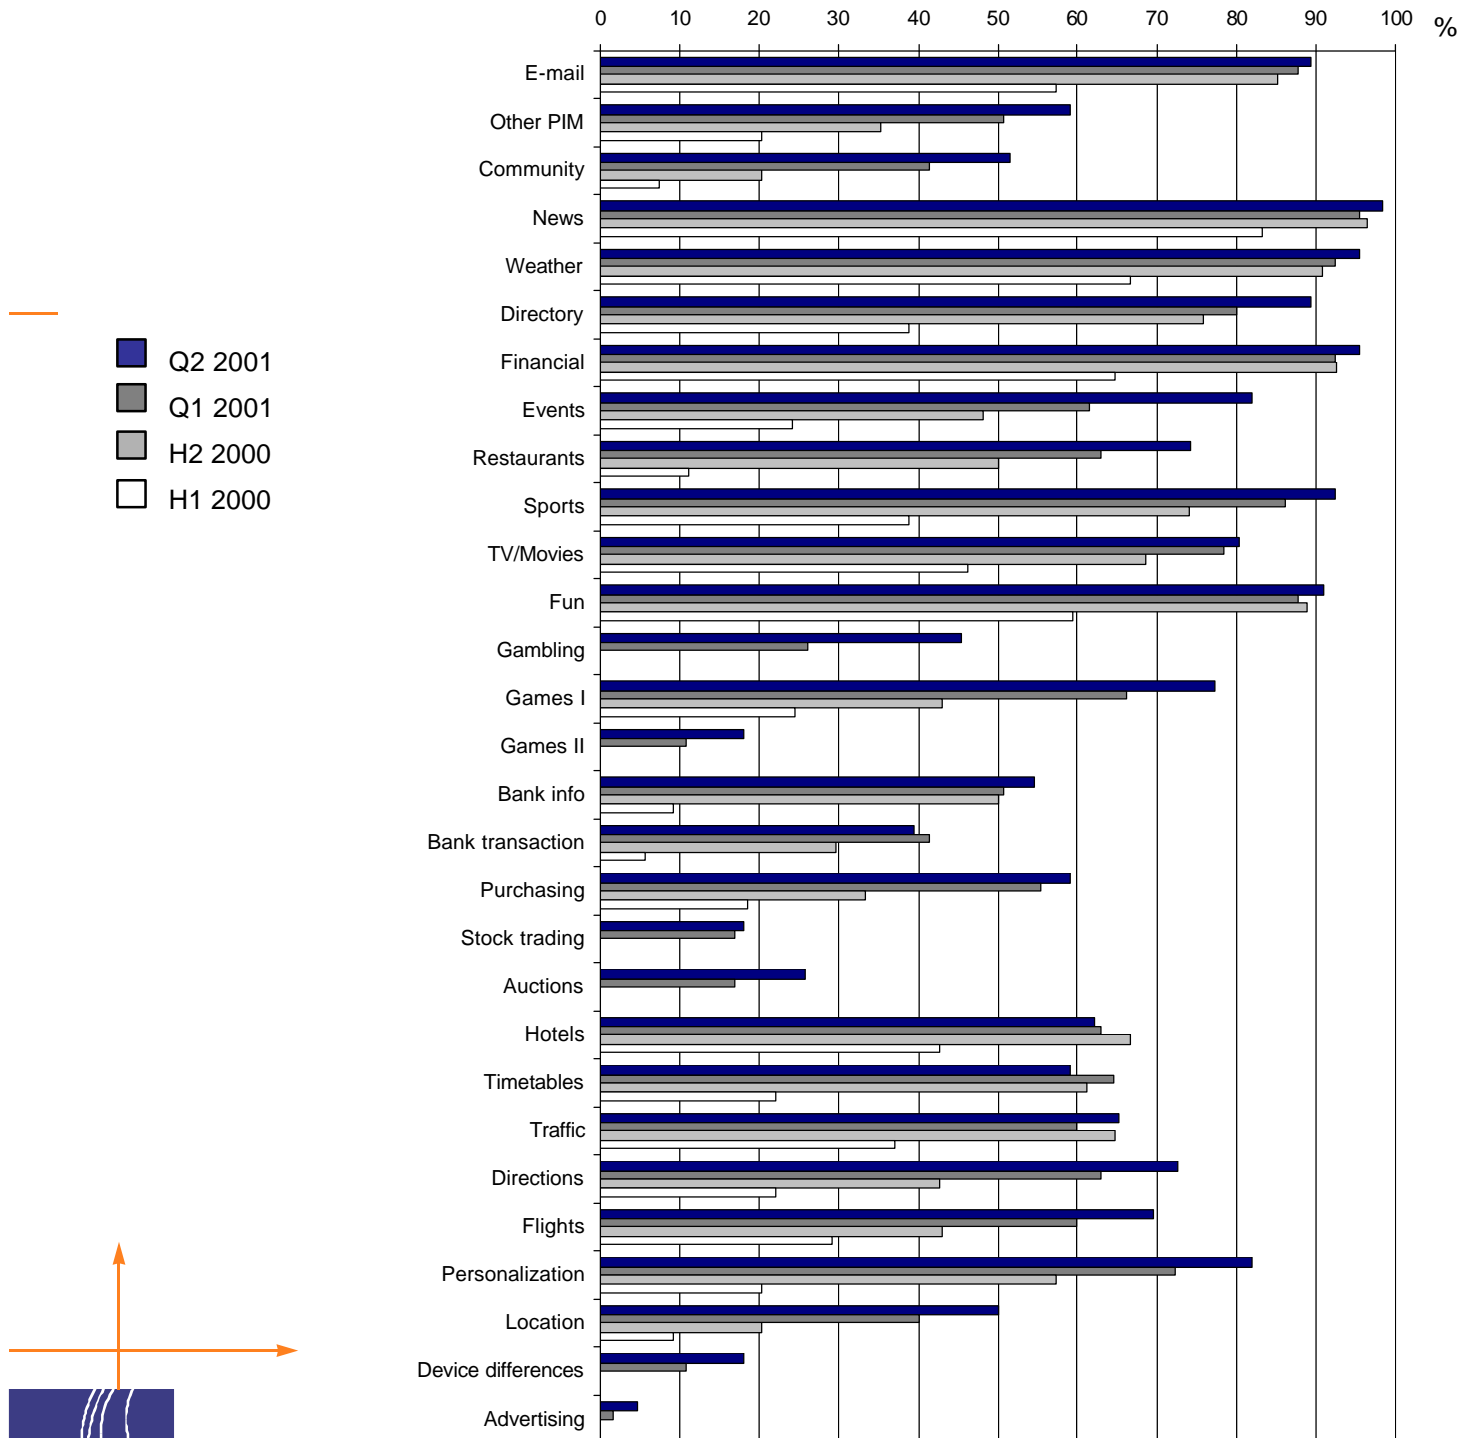

APPENDIX I
SUMMARISING TABLE, ALL PORTALS ALL SERVICES