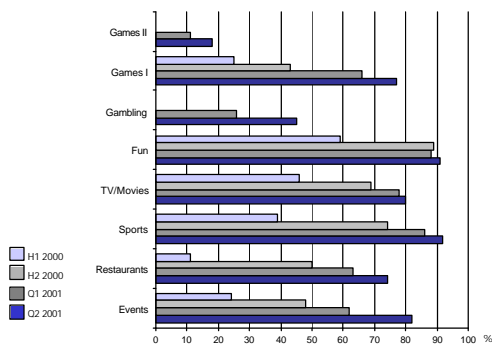

Evolution of Travel services

Evolution of Transaction services

Evolution of "Other" services

APPENDIX II – MOBILE PORTALS LISTED BY COUNTRY

Country	Operator / owner	Name / brand
Austria	Connect	ONE W@P
Austria	max.mobil	max.W@P
Austria	MobilKom Austria	A1WAP
Austria	Tele.ring	Tele.ring WAP
Belgium	Belgacom Mobile	Proximus Interactive
Belgium	KPN Orange Belgium	WAP info connection
Belgium	Mobistar	m-world
Czech Republic	Radiomobil a.s.	ClickW@P
Denmark	Wapportal.net	wapportal.net
Denmark	Mobilix	Mobilix Media
Denmark	Sonofon	MobilPortal
Denmark	TDC Mobile International	VIC / TDC Mobile WAP
Denmark	Telia A/S Denmark	WAP service
Estonia	Q GSM	Q GSM
Estonia	EMT	EMT
Finland	Radiolinja	Radiolinja WAP services
Finland	Sonera	Zed
Finland	Telia Mobile	telia wap
Finland	SWWAP	2ndhead.com
Finland	Iobox	Iobox
France	SFR	Vizzavi
France	France Telecom	iServices
France	Bouygues Telecom	6e sens