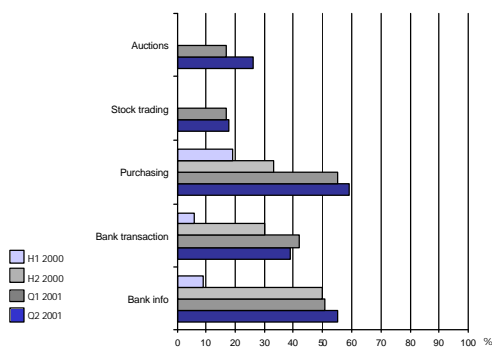

Evolution of Travel services

Evolution of Transaction services

Evolution of "Other" services

APPENDIX II – MOBILE PORTALS LISTED BY COUNTRY

Country	Operator / owner	Name / brand
Austria	Connect	ONE W@P
Austria	max.mobil	max.W@P
Austria	MobilKom Austria	A1WAP
Austria	Tele.ring	Tele.ring WAP
Belgium	Belgacom Mobile	Proximus Interactive
Belgium	KPN Orange Belgium	WAP info connection
Belgium	Mobistar	m-world
Czech Republic	Radiomobil a.s.	ClickW@P
Denmark	Wapportal.net	wapportal.net
Denmark	Mobilix	Mobilix Media
Denmark	Sonofon	MobilPortal
Denmark	TDC Mobile International	VIC / TDC Mobile WAP
Denmark	Telia A/S Denmark	WAP service
Estonia	Q GSM	Q GSM
Estonia	EMT	EMT
Finland	Radiolinja	Radiolinja WAP services
Finland	Sonera	Zed
Finland	Telia Mobile	telia wap
Finland	SWWAP	2ndhead.com
Finland	Iobox	Iobox
France	SFR	Vizzavi
France	France Telecom	iServices
France	Bouygues Telecom	6e sens