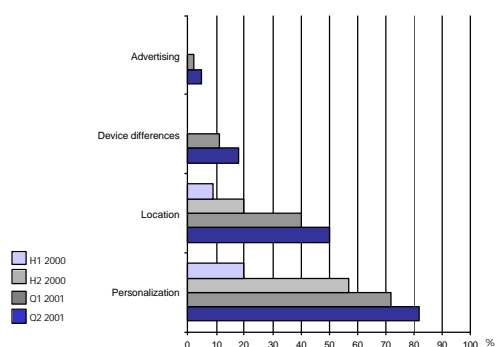

Evolution of Travel services

Evolution of Transaction services

Evolution of "Other" services

APPENDIX II – MOBILE PORTALS LISTED BY COUNTRY

Country	Operator / owner	Name / brand
Austria	Connect	ONE W@P
Austria	max.mobil	max.W@P
Austria	MobilKom Austria	A1WAP
Austria	Tele.ring	Tele.ring WAP
Belgium	Belgacom Mobile	Proximus Interactive
Belgium	KPN Orange Belgium	WAP info connection
Belgium	Mobistar	m-world
Czech Republic	Radiomobil a.s.	ClickW@P
Denmark	Wapportal.net	wapportal.net
Denmark	Mobilix	Mobilix Media
Denmark	Sonofon	MobilPortal
Denmark	TDC Mobile International	VIC / TDC Mobile WAP
Denmark	Telia A/S Denmark	WAP service
Estonia	Q GSM	Q GSM
Estonia	EMT	EMT
Finland	Radiolinja	Radiolinja WAP services
Finland	Sonera	Zed
Finland	Telia Mobile	telia wap
Finland	SWWAP	2ndhead.com
Finland	Iobox	Iobox
France	SFR	Vizzavi
France	France Telecom	iServices
France	Bouygues Telecom	6e sens