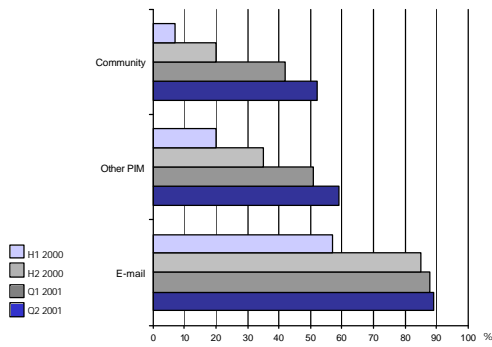

SUMMARISING TABLES, SERVICE CATEGORIES

Evolution of Communication and Community services