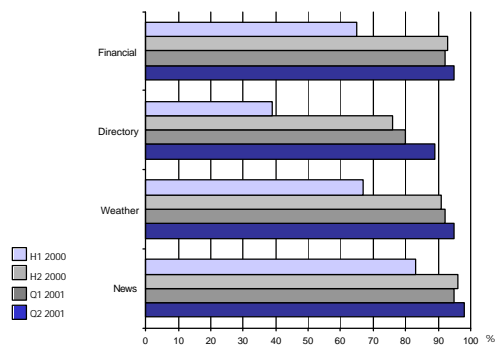

Evolution of Information services