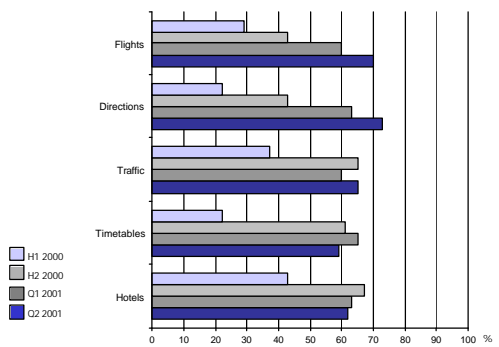

Evolution of Travel services

Evolution of Transaction services

Evolution of "Other" services

APPENDIX II – MOBILE PORTALS LISTED BY COUNTRY

Country	Operator / owner	Name / brand
Austria	Connect	ONE W@P
Austria	max.mobil	max.W@P
Austria	MobilKom Austria	A1WAP
Austria	Tele.ring	Tele.ring WAP
Belgium	Belgacom Mobile	Proximus Interactive
Belgium	KPN Orange Belgium	WAP info connection
Belgium	Mobistar	m-world
Czech Republic	Radiomobil a.s.	ClickW@P
Denmark	Wapportal.net	wapportal.net
Denmark	Mobilix	Mobilix Media
Denmark	Sonofon	MobilPortal
Denmark	TDC Mobile International	VIC / TDC Mobile WAP
Denmark	Telia A/S Denmark	WAP service
Estonia	Q GSM	Q GSM
Estonia	EMT	EMT
Finland	Radiolinja	Radiolinja WAP services
Finland	Sonera	Zed
Finland	Telia Mobile	telia wap
Finland	SWWAP	2ndhead.com
Finland	Iobox	Iobox
France	SFR	Vizzavi
France	France Telecom	iServices
France	Bouygues Telecom	6e sens